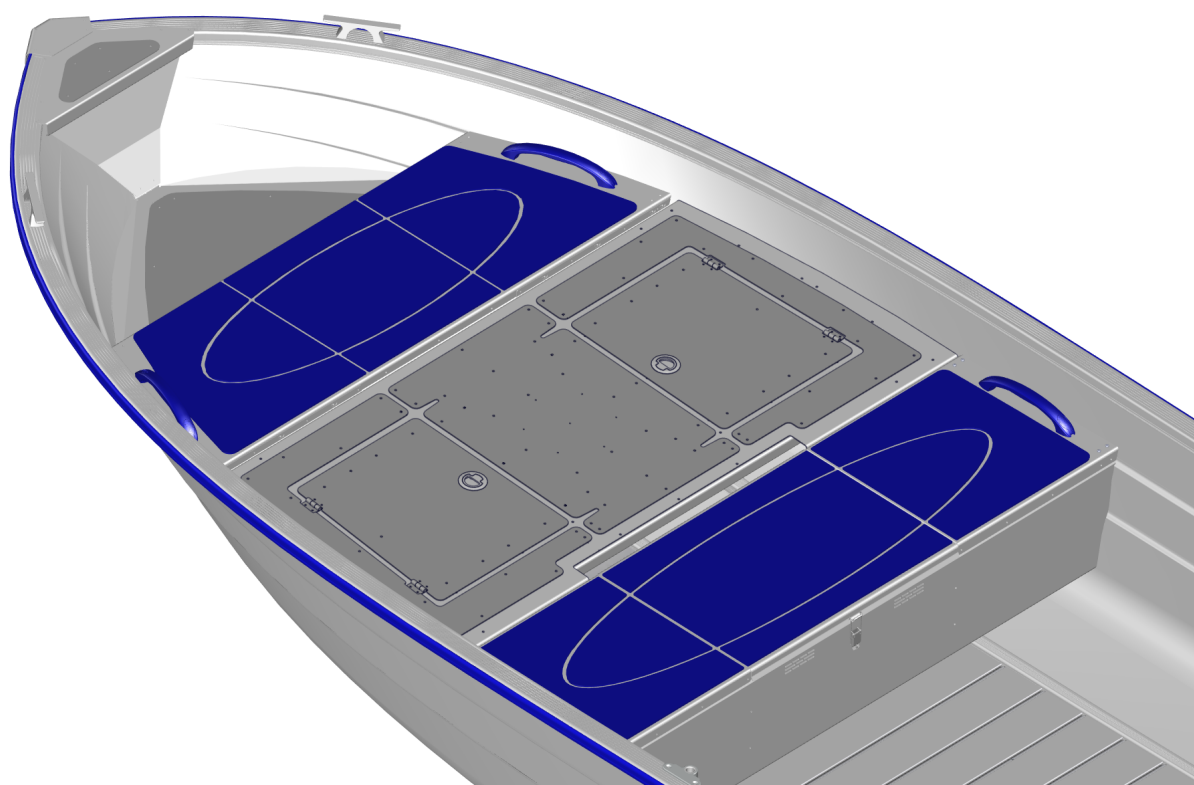

Fiskeplattform 445

Fishing deck 445

Art.Nr. 712 026

Aluminiumbåtar

Arkip 530BR	–
Arkip 460	–
Sportsman 445 Catch	–
Sportsman 445 Max	•
Sportsman 445 Basic	•
Sportsman 400	–
Sportsman 355	–
Fishing 440	–
Fishing 410	–
Inkas 525	–
Inkas 495	–
Inkas 465	–
Inkas 465L	–
• = passar / fits – = passr inte / does not fit	