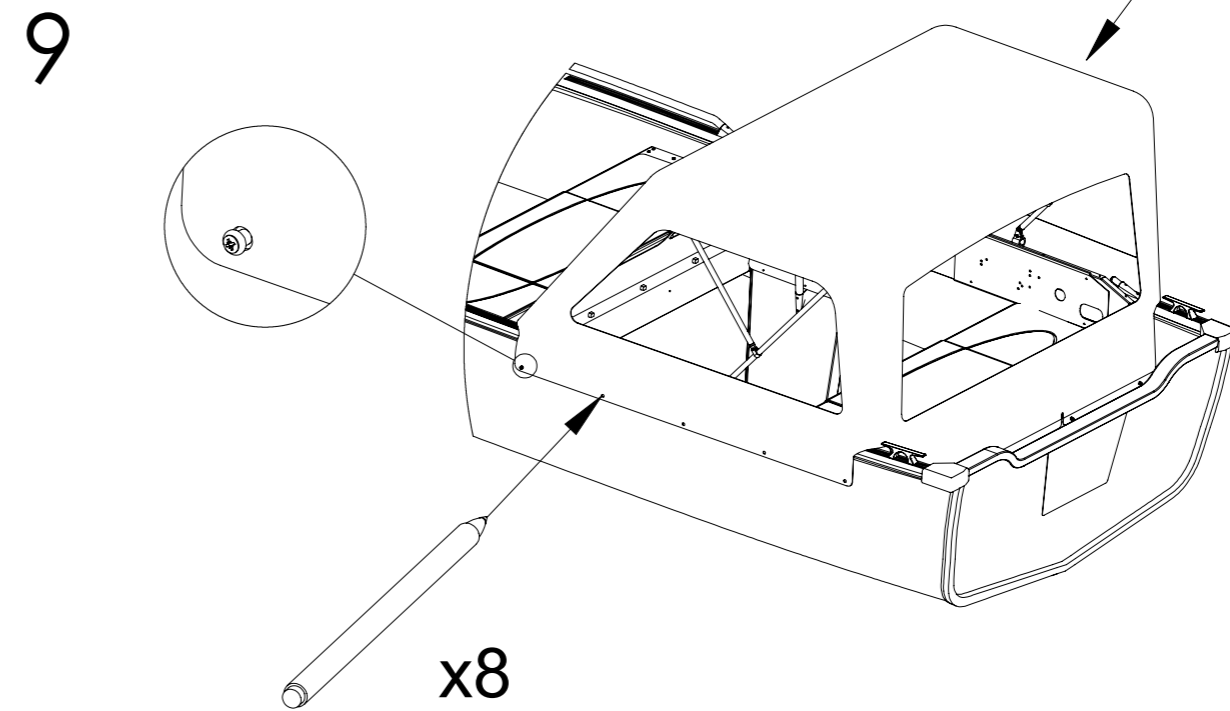

Akterkapell 445 Sportsman MAX
Spray cover, drivable 445 Sportsman Max
Klappverdeck, fahrbar 445 Sportsman Max

Art.Nr: 302445

4

5

Art.Nr: 302445

10

MAX 30 KM/H