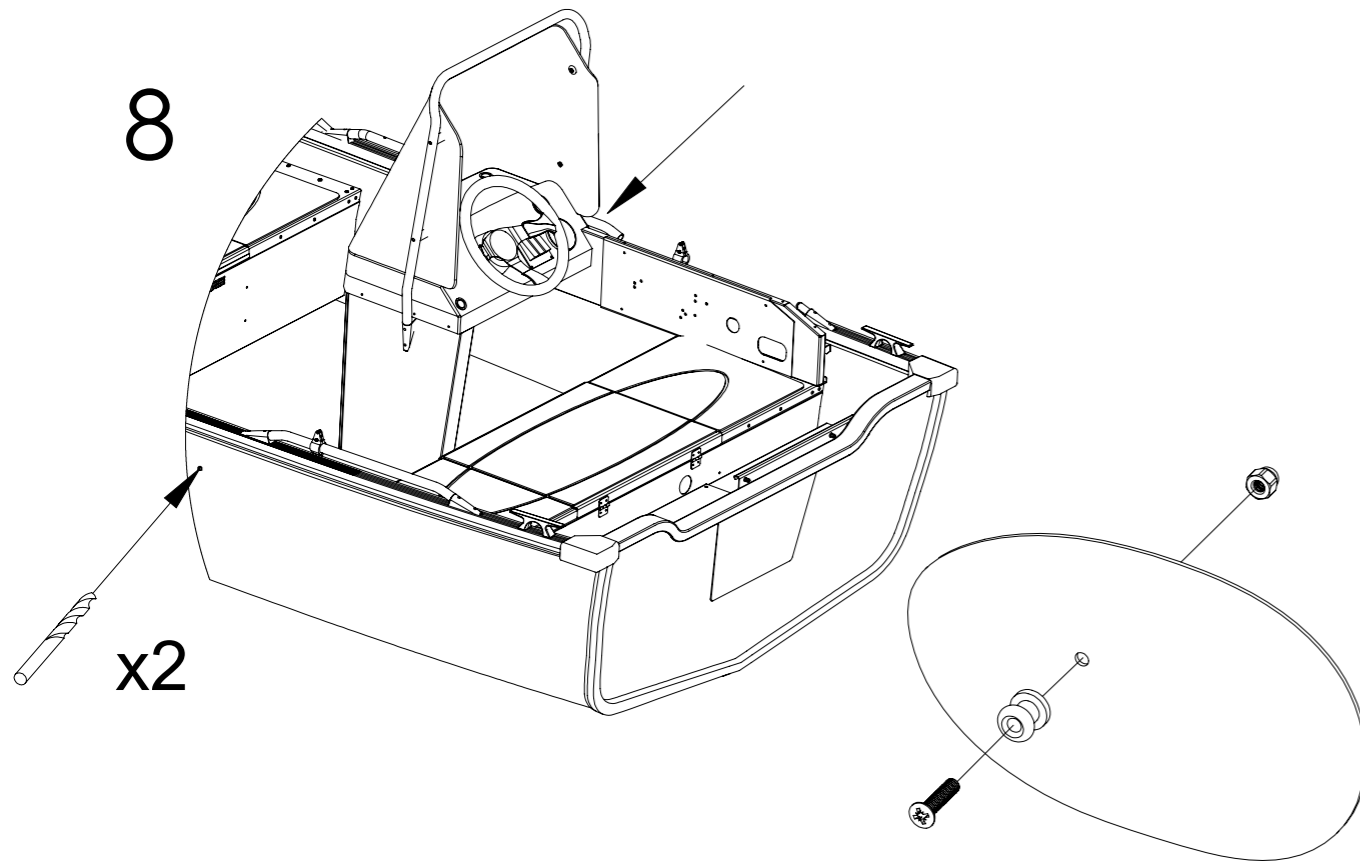

Akterkapell 445 Sportsman MAX
Spray cover, drivable 445 Sportsman Max
Klappverdeck, fahrbar 445 Sportsman Max

Art.Nr: 302445

4

5

Art.Nr: 302445

10

MAX 30 KM/H