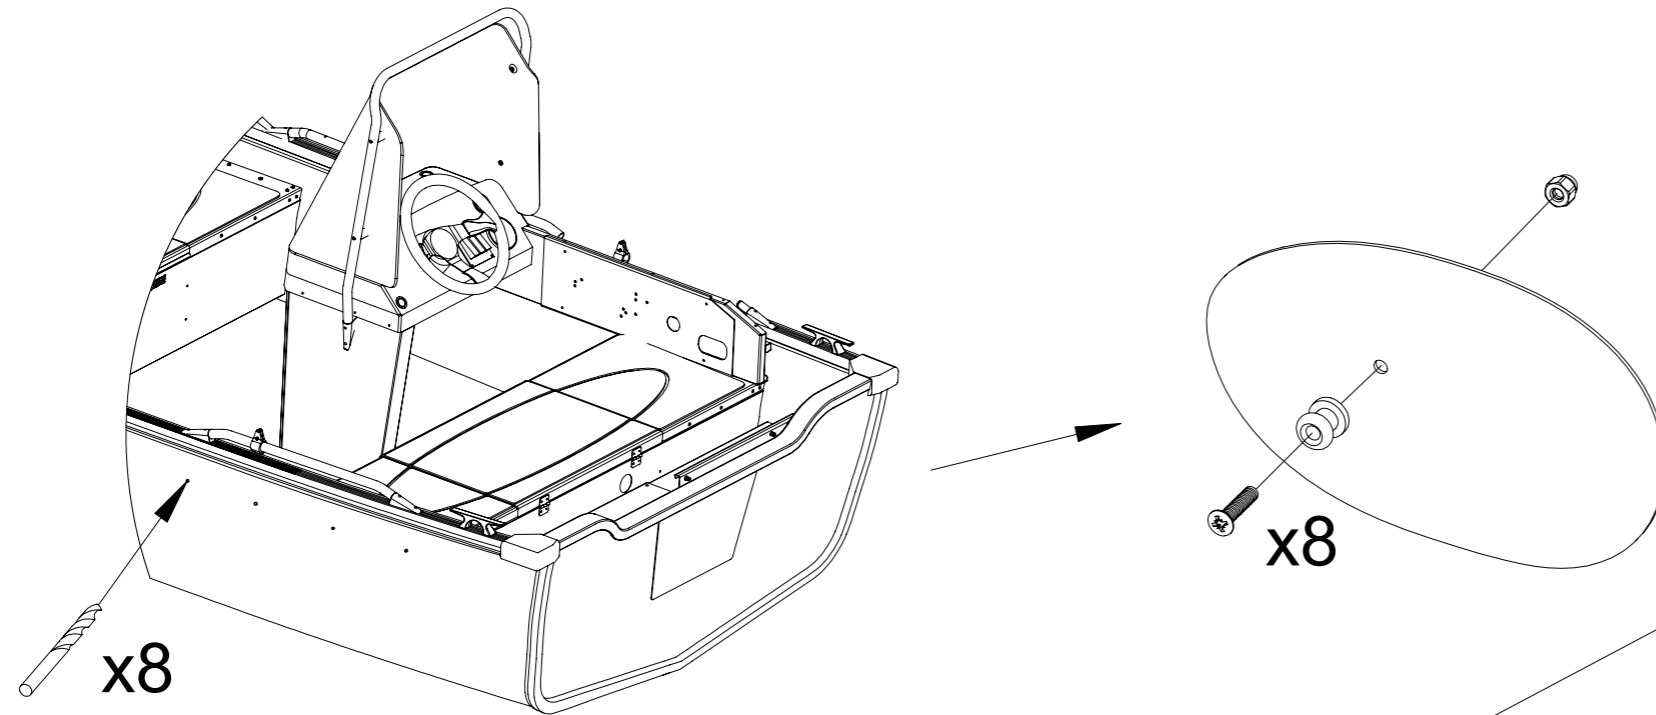

Akterkapell 445 Sportsman MAX
Spray cover, drivable 445 Sportsman Max
Klappverdeck, fahrbar 445 Sportsman Max

Art.Nr: 302445

4

5

Art.Nr: 302445

10

MAX 30 KM/H