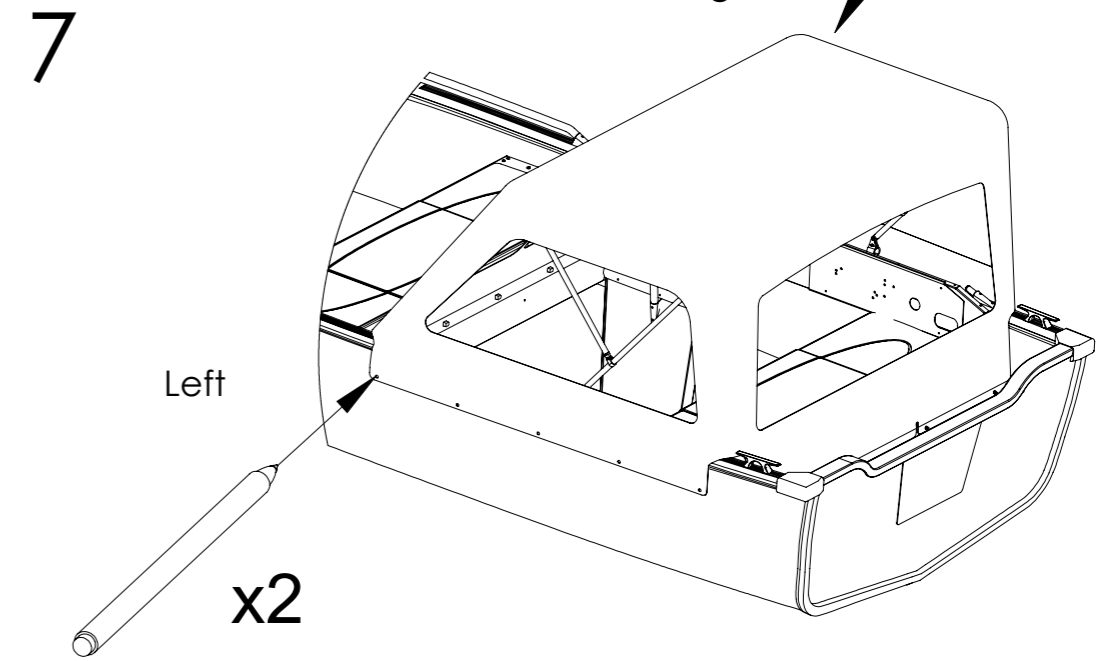

Akterkapell 445 Sportsman MAX
Spray cover, drivable 445 Sportsman Max
Klappverdeck, fahrbar 445 Sportsman Max

Art.Nr: 302445

4

5

Art.Nr: 302445

10

MAX 30 KM/H