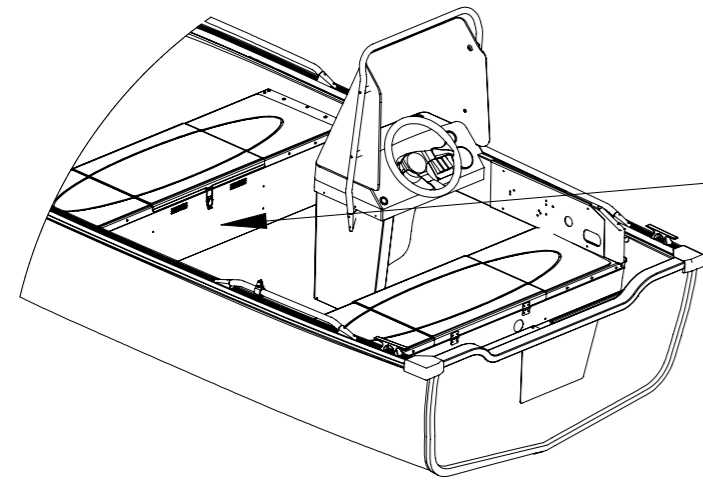

Akterkapell 445 Sportsman MAX
Spray cover, drivable 445 Sportsman Max
Klappverdeck, fahrbar 445 Sportsman Max

Art.Nr: 302445

4

5

Art.Nr: 302445

10

MAX 30 KM/H