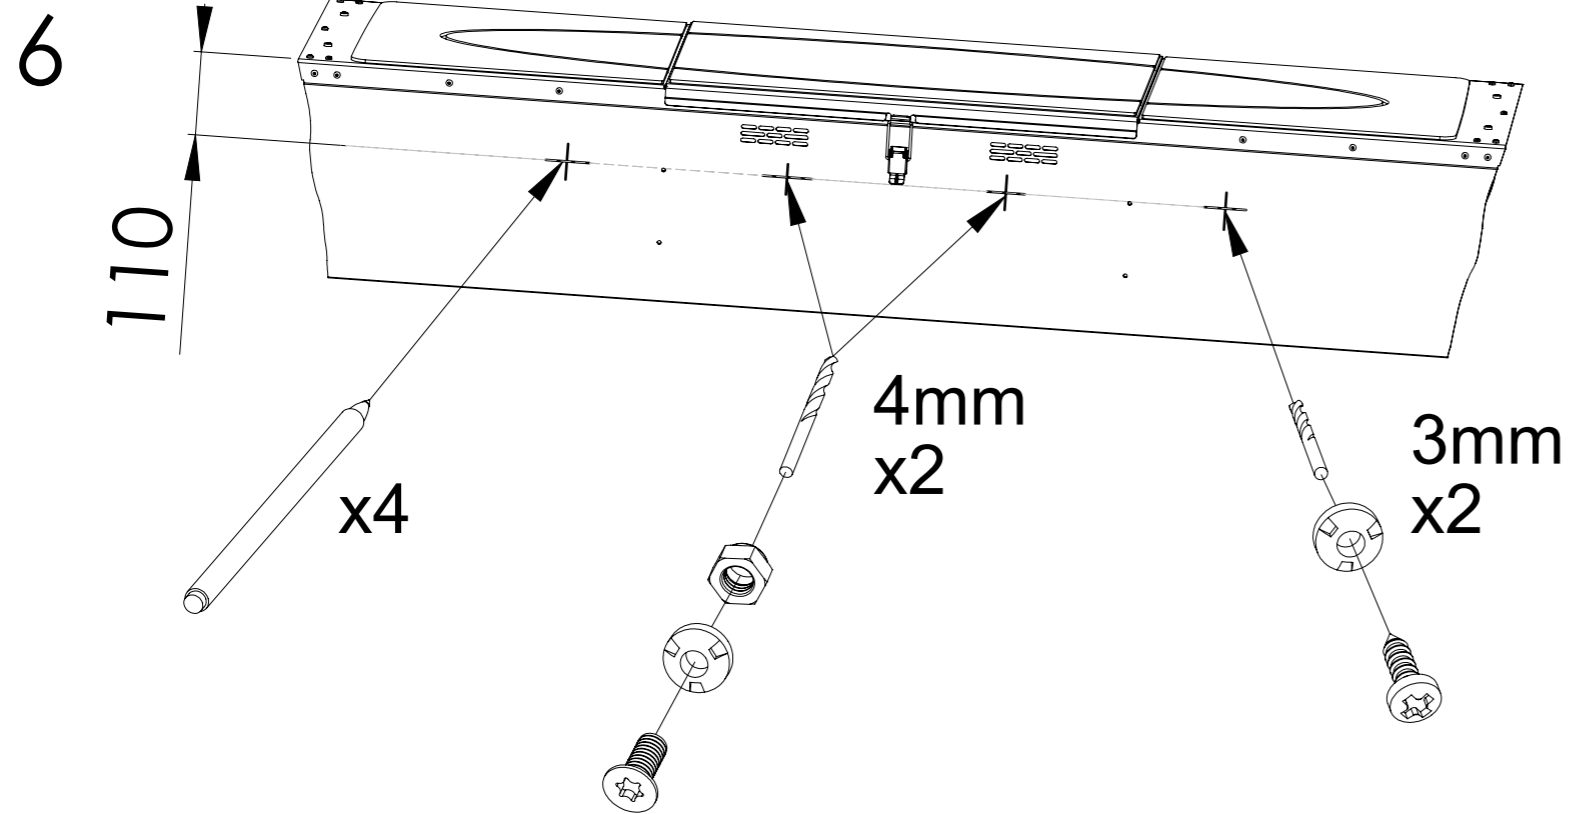

Akterkapell 445 Sportsman MAX
Spray cover, drivable 445 Sportsman Max
Klappverdeck, fahrbar 445 Sportsman Max

Art.Nr: 302445

4

5

Art.Nr: 302445

10

MAX 30 KM/H